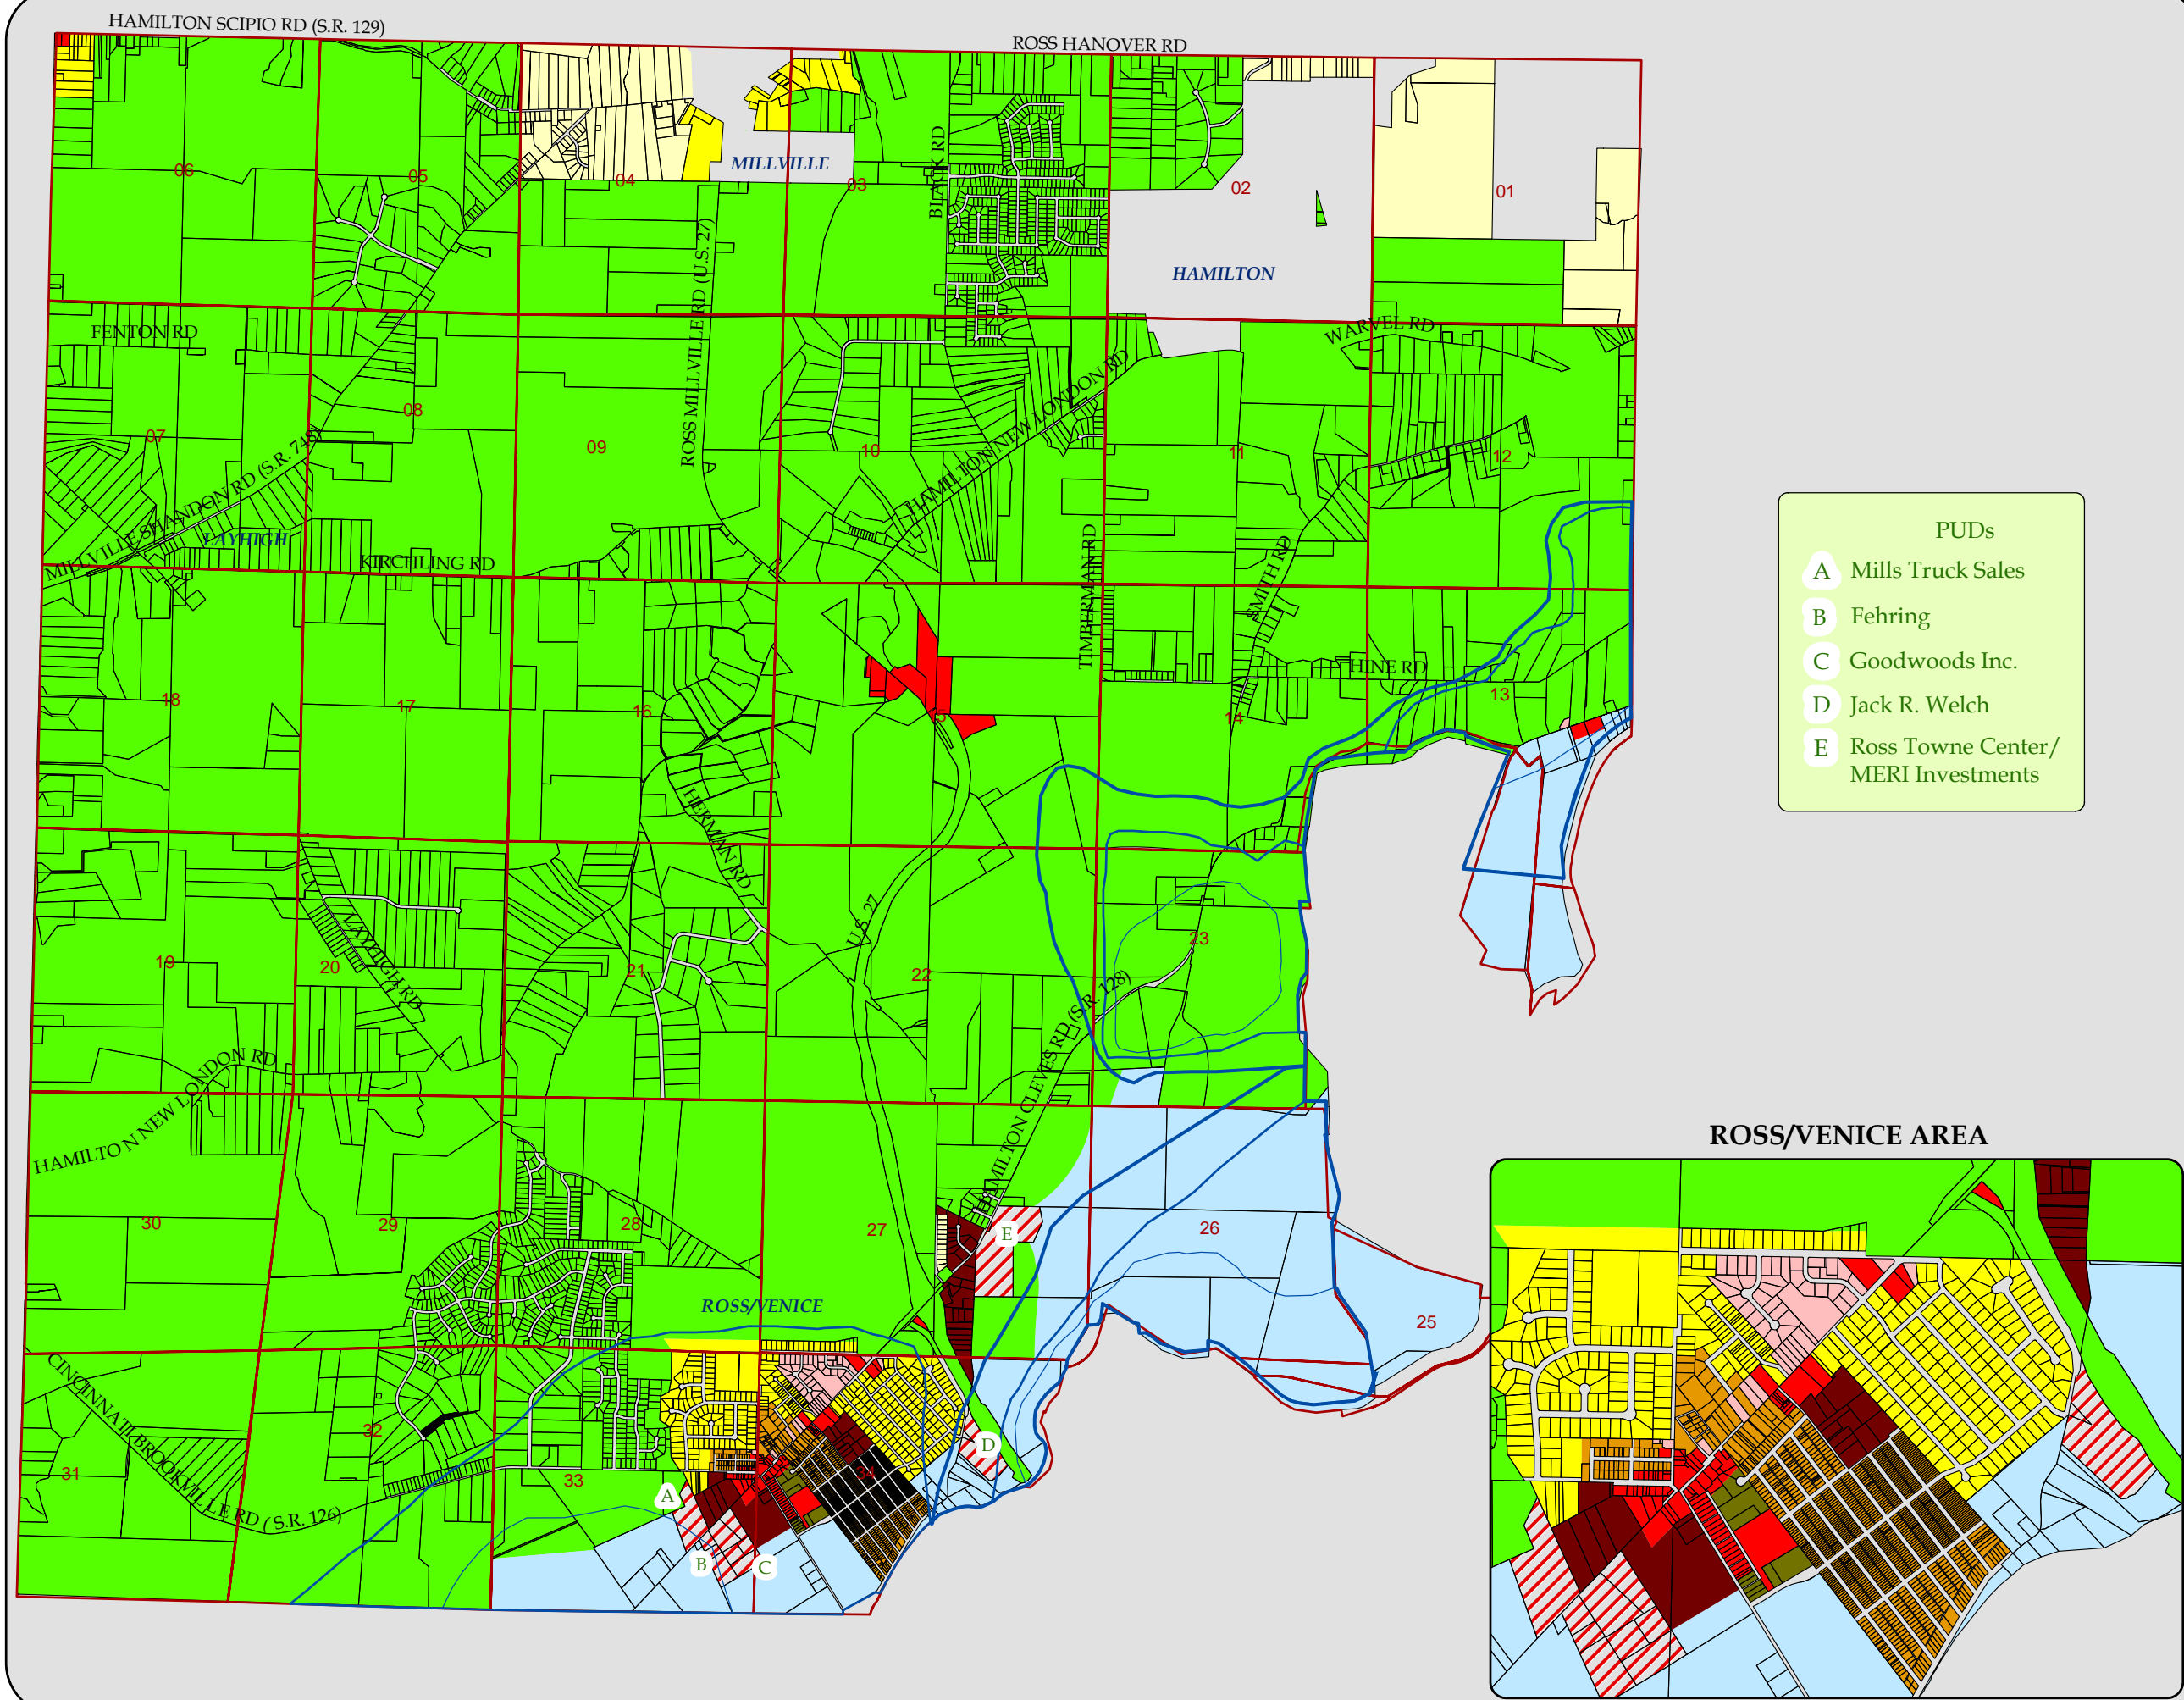

ROSS TOWNSHIP ZONING MAP

MOST RECENT UPDATE
April 16, 2008

- PUDs**
- A Mills Truck Sales
 - B Fehring
 - C Goodwoods Inc.
 - D Jack R. Welch
 - E Ross Towne Center/
MERI Investments

- 1-Year TOT
- 5-Year TOT
- 10-Year TOT
- Sections
- Parcels
- A-1
- B-1
- B-2
- B-3
- B-PUD
- F-1
- R-1
- R-2
- R-3
- R-4